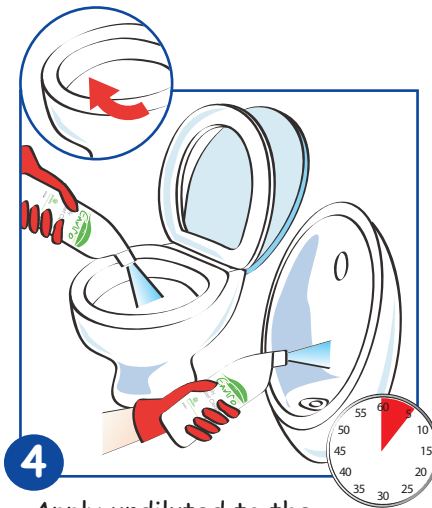

## Enviro Daily Toilet Cleaner BF020-1

Toilets and  
Urinals

1

Use appropriate  
PPE as indicated  
in COSHH/  
REACH data.

2

Place Safety  
Signs.

3

Flush toilet.

4

Apply undiluted to the  
urinal, toilet bowl and  
under the rim.

5

Agitate with brush  
if necessary.

6

Flush with  
clean water.

7

Remove  
Safety Signs.